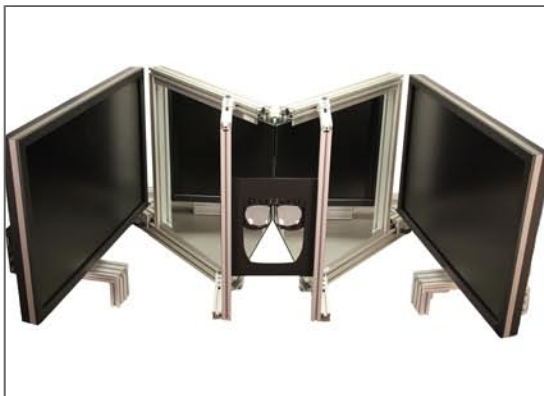

# Digital Wheatstone™

Ultra-High Resolution Stereoscopic Display

Enhance your production team's ability to view 3D in high resolution with no distortion - at your workstation. The Digital Wheatstone is excellent for bringing content displays to life in exhibitions, trade-shows and other public venues.

- Stunning stereoscopic resolution - highest available in a workstation
- Razor-sharp 2560x1600 per-eye with no glasses required
- True 60Hz with no temporal artifacts and zero crosstalk
- Wide field of view with user-adjustable option
- Portrait mode option